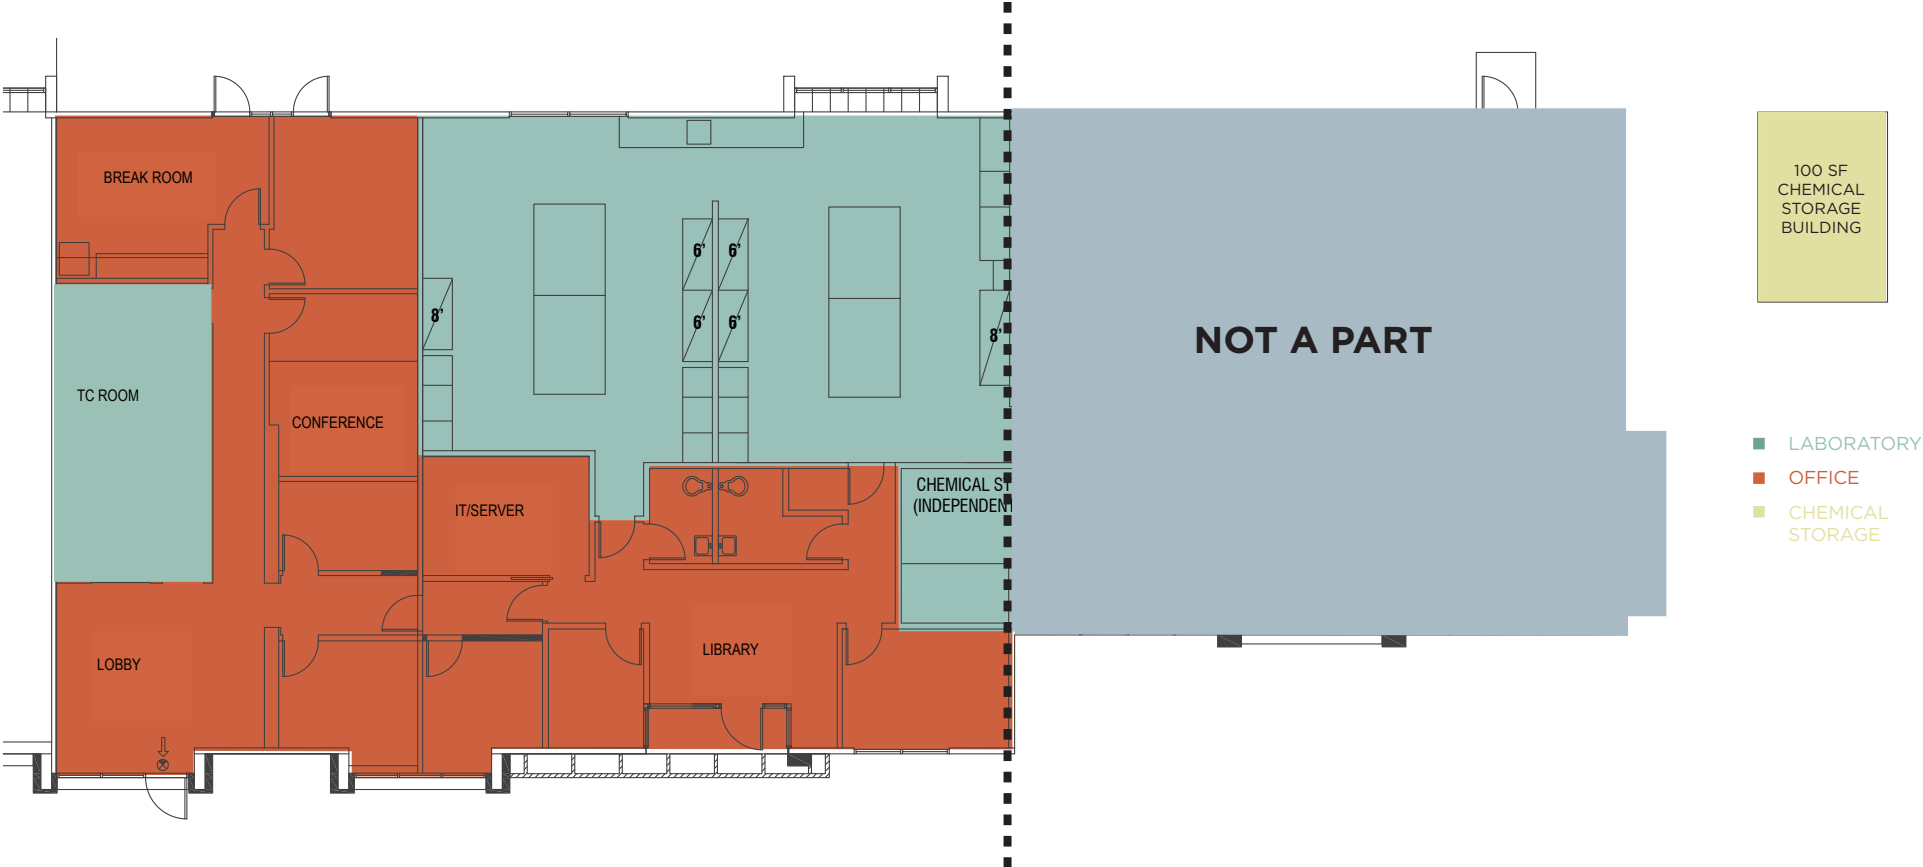

BUILDING FEATURES

4,543 RSF available now for lease

Private restrooms

End unit with street and freeway signage available

Excellent freeway visibility (300,000+ cars per day)

Lush landscaping and outdoor seating areas

Suite comes with 100 SF adjacent chemical storage building

ASKING RATE: **NEGOTIABLE**

EXIT

FLAMMABLE
LIQUID

LABORATORY

11189 Sorrento Valley Road

4,543 SF FOR LEASE | SAN DIEGO, CALIFORNIA 92121

AVAILABLE

Suite 104 - 4,543 SF
Asking Rate: Negotiable

11189 Sorrento Valley Road

4,543 SF FOR LEASE | SAN DIEGO, CALIFORNIA 92121

LABORATORY

- Six fume hoods (four 6' and two 8')
- All hoods with racks and 22 A&F storage
- House DI water and gas
- Tissue Culture Room
- 440 cubic ft walk-in cold storage with seismograph
- Separate 100 SF vented chemical storage building
- Drain for ice machine
- Sprinklered

OFFICE

- Conference room, library, kitchen, two restrooms, seven executive offices (+2 possible)
- Plug & Play: office furniture, PBX, handsets, route, ISDN Modem, Telecom rack, desks, tables, chairs, book case and file storage (all like new)