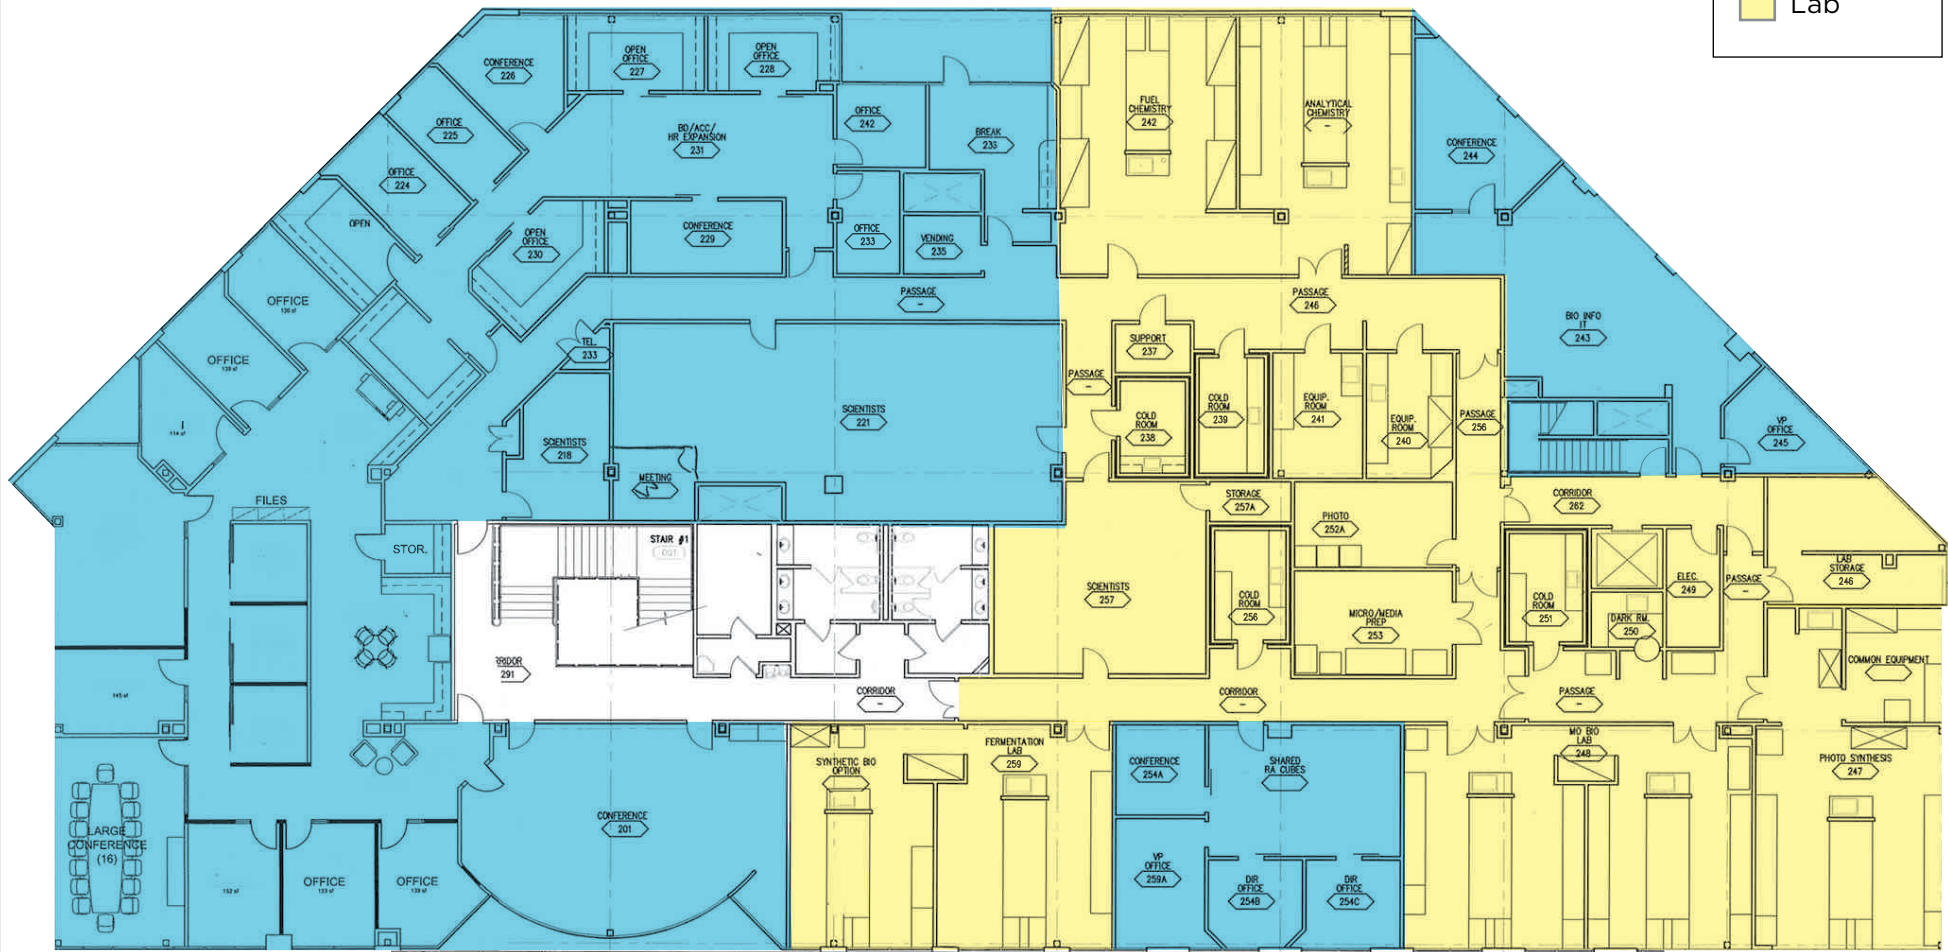

11149 N TORREY PINES RD

44,768 RSF LAB/OFFICE FOR SUBLEASE

SECOND FLOOR

Legend:

- Office (Blue)
- Lab (Yellow)