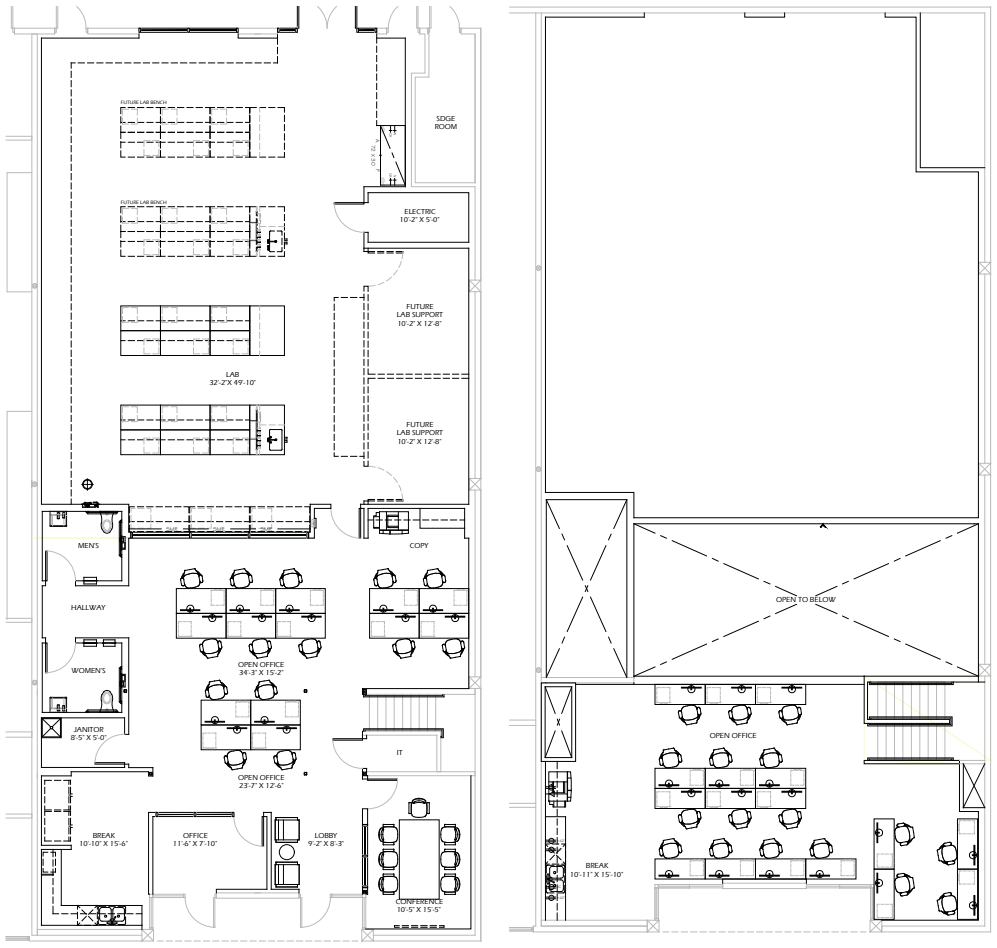

Central

NEWMARK

SOVA North
74,845 SF

SOVA Central
234,124 SF

SOVA Sycamore
89,470 SF

SOVA South
127,090 SF

AVAILABILITY

Building	SqFt	Suite	Price	Notes
11588 SVR	5,239	22	\$4.15 NNN	Spec Lab - Delivers May 2021
11558 SVR	6,017	6	\$4.15 NNN	Spec Lab - Delivers May 2021
11585 SVR	3,212	106	\$4.15 NNN	Spec Lab Available July 2021
11575 SVR	1,211	218	\$4.15 NNN	Existing Lab
11555 SVR	6,632	201 + 202	\$4.15 NNN	As-Built/Office
11545 SVR	9,256	310	\$4.15 NNN	Future Spec Contiguous to 24,982 SF - Delivers Mid-2021
11545 SVR	15,957	311	\$4.15 NNN	Future Spec Contiguous to 24,982 SF- Delivers Mid-2021
11535 SVR	17,145	400	\$4.15 NNN	Existing Lab + Shell

Suite 22 | 5,239 RSF
Conceptual Floor Plan

FIRST FLOOR

MEZZANINE

SORRENTO VALLEY ROAD

Suite 6 | 6,017 RSF
Conceptual Floor Plan

MEZZANINE

SORRENTO VALLEY ROAD

11585 Sorrento Valley Rd, San Diego, CA 92121
SOVA Science District | Central