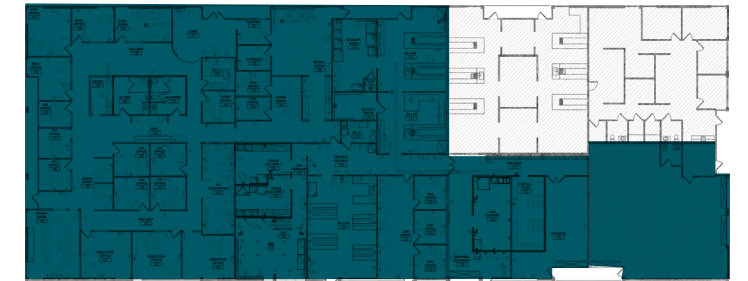

11535 Sorrento Valley Rd, San Diego, CA 92121
SOVA Science District | Central

Suite 400 | 17,145 RSF
Existing Lab + Shell