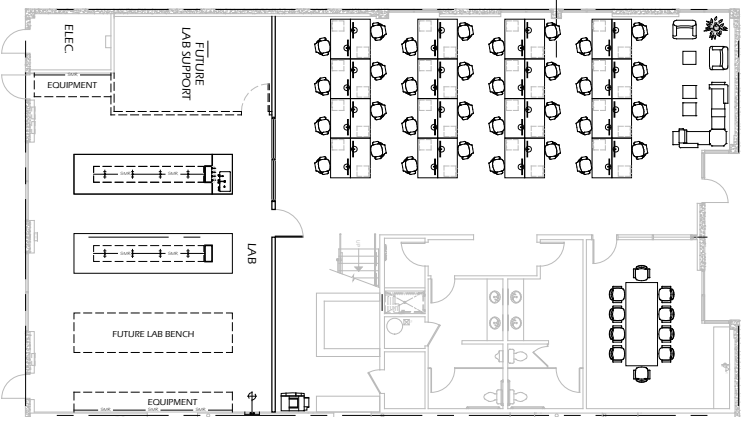

Central

NEWMARK

SOVA North
74,845 SF

SOVA Central
234,124 SF

SOVA Sycamore
89,470 SF

SOVA South
127,090 SF

AVAILABILITY

Building	SqFt	Suite	Price	Notes
11588 SVR	5,239	22	\$4.15 NNN	Spec Lab - Delivers May 2021
11558 SVR	6,017	6	\$4.15 NNN	Spec Lab - Delivers May 2021
11585 SVR	3,212	106	\$4.15 NNN	Spec Lab Available July 2021
11575 SVR	1,211	218	\$4.15 NNN	Existing Lab
11555 SVR	6,632	201 + 202	\$4.15 NNN	As-Built/Office
11545 SVR	9,256	310	\$4.15 NNN	Future Spec Contiguous to 24,982 SF - Delivers Mid-2021
11545 SVR	15,957	311	\$4.15 NNN	Future Spec Contiguous to 24,982 SF- Delivers Mid-2021
11535 SVR	17,145	400	\$4.15 NNN	Existing Lab + Shell

Suite 22 | 5,239 RSF
Conceptual Floor Plan

FIRST FLOOR

MEZZANINE

SORRENTO VALLEY ROAD

Suite 6 | 6,017 RSF
Conceptual Floor Plan

MEZZANINE

SORRENTO VALLEY ROAD

11585 Sorrento Valley Rd, San Diego, CA 92121
SOVA Science District | Central

11575 Sorrento Valley Rd, San Diego, CA 92121
SOVA Science District | Central

Suite 106 | 3,212 RSF
Spec Lab Available July 2021

FIRST FLOOR

MEZZANINE

Suite 218 | 1,211 RSF
Existing Lab

11555 Sorrento Valley Rd, San Diego, CA 92121
SOVA Science District | Central

Suite 201 + 202 | 6,632 RSF

As-Built/Office
*Divisible to 3,000 RSF

11545 Sorrento Valley Rd, San Diego, CA 92121
SOVA Science District | Central

Suite 310 | 9,256 RSF
Spec Suite Under Construction
*Contiguous to 25,213 RSF