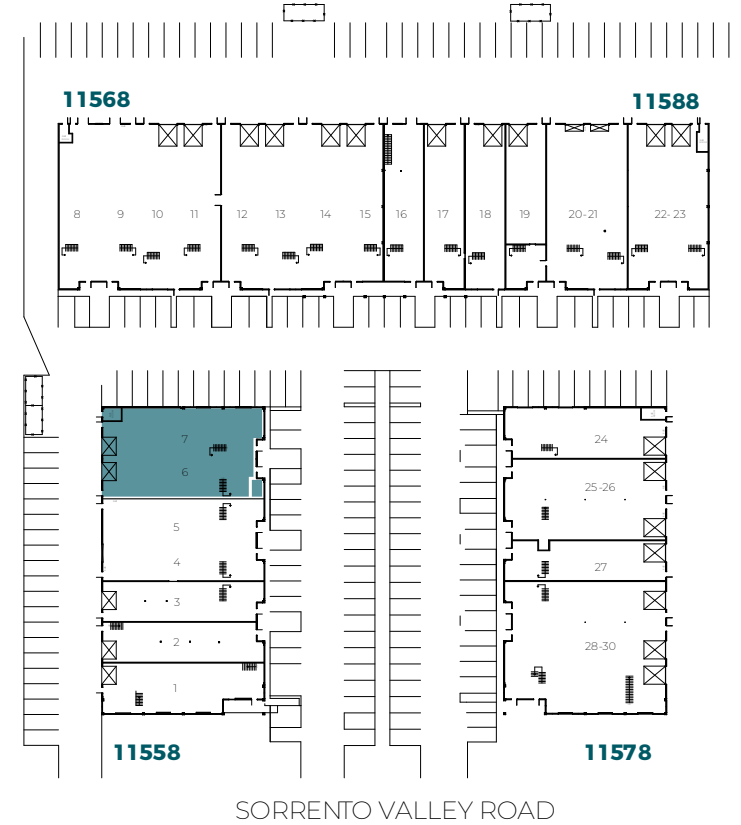

Central

NEWMARK

SOVA North
74,845 SF

SOVA Central
234,124 SF

SOVA Sycamore
89,470 SF

SOVA South
127,090 SF

AVAILABILITY

Building	SqFt	Suite	Price	Notes
11588 SVR	5,239	22	\$4.15 NNN	Spec Lab - Delivers May 2021
11558 SVR	6,017	6	\$4.15 NNN	Spec Lab - Delivers May 2021
11585 SVR	3,212	106	\$4.15 NNN	Spec Lab Available July 2021
11575 SVR	1,211	218	\$4.15 NNN	Existing Lab
11555 SVR	6,632	201 + 202	\$4.15 NNN	As-Built/Office
11545 SVR	9,256	310	\$4.15 NNN	Future Spec Contiguous to 24,982 SF - Delivers Mid-2021
11545 SVR	15,957	311	\$4.15 NNN	Future Spec Contiguous to 24,982 SF- Delivers Mid-2021
11535 SVR	17,145	400	\$4.15 NNN	Existing Lab + Shell

Suite 22 | 5,239 RSF
Conceptual Floor Plan

FIRST FLOOR

MEZZANINE

SORRENTO VALLEY ROAD

Suite 6 | 6,017 RSF
Conceptual Floor Plan

MEZZANINE

SORRENTO VALLEY ROAD

11585 Sorrento Valley Rd, San Diego, CA 92121
SOVA Science District | Central

11575 Sorrento Valley Rd, San Diego, CA 92121
SOVA Science District | Central

Suite 106 | 3,212 RSF
Spec Lab Available July 2021

FIRST FLOOR

MEZZANINE

Suite 218 | 1,211 RSF
Existing Lab

11555 Sorrento Valley Rd, San Diego, CA 92121
SOVA Science District | Central

Suite 201 + 202 | 6,632 RSF

As-Built/Office
*Divisible to 3,000 RSF

11545 Sorrento Valley Rd, San Diego, CA 92121
SOVA Science District | Central

Suite 310 | 9,256 RSF
Spec Suite Under Construction
*Contiguous to 25,213 RSF