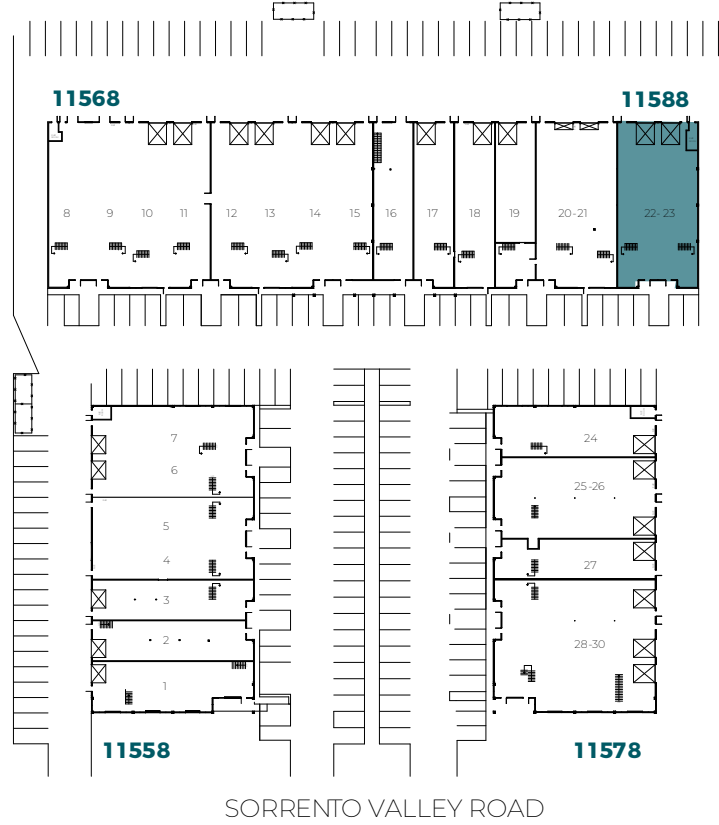

Central

NEWMARK

SOVA North
74,845 SF

SOVA Central
234,124 SF

SOVA Sycamore
89,470 SF

SOVA South
127,090 SF

AVAILABILITY

Building	SqFt	Suite	Price	Notes
11588 SVR	5,239	22	\$4.15 NNN	Spec Lab - Delivers May 2021
11558 SVR	6,017	6	\$4.15 NNN	Spec Lab - Delivers May 2021
11585 SVR	3,212	106	\$4.15 NNN	Spec Lab Available July 2021
11575 SVR	1,211	218	\$4.15 NNN	Existing Lab
11555 SVR	6,632	201 + 202	\$4.15 NNN	As-Built/Office
11545 SVR	9,256	310	\$4.15 NNN	Future Spec Contiguous to 24,982 SF - Delivers Mid-2021
11545 SVR	15,957	311	\$4.15 NNN	Future Spec Contiguous to 24,982 SF- Delivers Mid-2021
11535 SVR	17,145	400	\$4.15 NNN	Existing Lab + Shell

Suite 22 | 5,239 RSF
Conceptual Floor Plan

FIRST FLOOR

MEZZANINE

SORRENTO VALLEY ROAD

Suite 6 | 6,017 RSF
Conceptual Floor Plan

MEZZANINE

SORRENTO VALLEY ROAD

11585 Sorrento Valley Rd, San Diego, CA 92121
SOVA Science District | Central

11575 Sorrento Valley Rd, San Diego, CA 92121
SOVA Science District | Central

Suite 106 | 3,212 RSF
Spec Lab Available July 2021

FIRST FLOOR

MEZZANINE

Suite 218 | 1,211 RSF
Existing Lab

11555 Sorrento Valley Rd, San Diego, CA 92121
SOVA Science District | Central

Suite 201 + 202 | 6,632 RSF

As-Built/Office
*Divisible to 3,000 RSF

11545 Sorrento Valley Rd, San Diego, CA 92121
SOVA Science District | Central

Suite 310 | 9,256 RSF
Spec Suite Under Construction
*Contiguous to 25,213 RSF