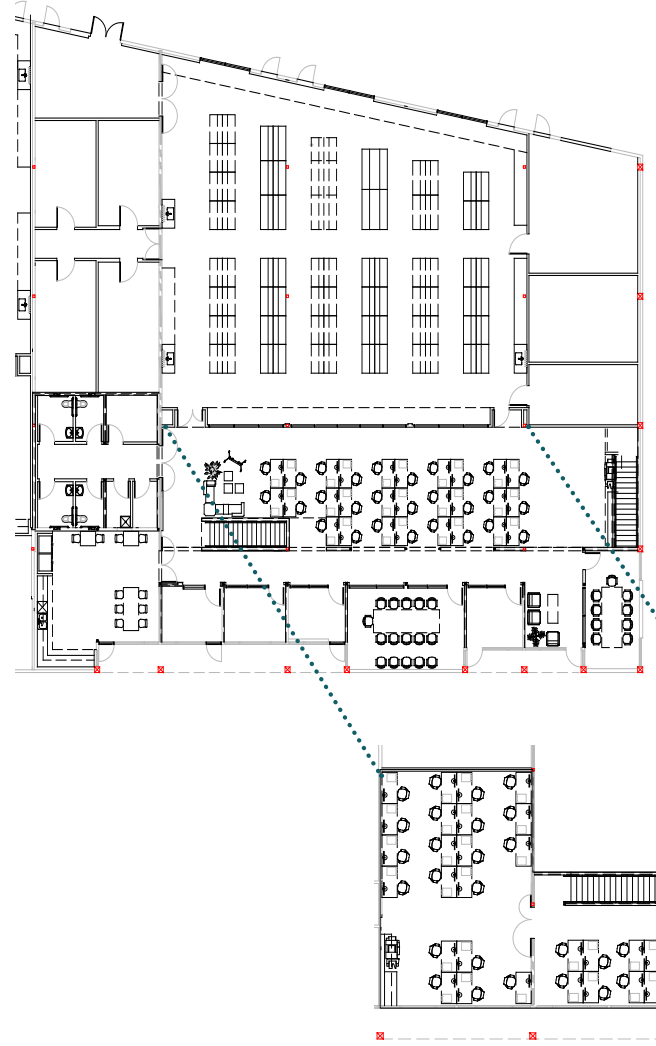

Central

NEWMARK

SOVA North
74,845 SF

SOVA Central
234,124 SF

SOVA Sycamore
89,470 SF

SOVA South
127,090 SF

AVAILABILITY

Building	SqFt	Suite	Price	Notes
11588 SVR	5,239	22	\$4.15 NNN	Spec Lab - Delivers May 2021
11558 SVR	6,017	6	\$4.15 NNN	Spec Lab - Delivers May 2021
11585 SVR	3,212	106	\$4.15 NNN	Spec Lab Available July 2021
11575 SVR	1,211	218	\$4.15 NNN	Existing Lab
11555 SVR	6,632	201 + 202	\$4.15 NNN	As-Built/Office
11545 SVR	9,256	310	\$4.15 NNN	Future Spec Contiguous to 24,982 SF - Delivers Mid-2021
11545 SVR	15,957	311	\$4.15 NNN	Future Spec Contiguous to 24,982 SF- Delivers Mid-2021
11535 SVR	17,145	400	\$4.15 NNN	Existing Lab + Shell

Suite 201 + 202 | 6,632 RSF

As-Built/Office
*Divisible to 3,000 RSF

11545 Sorrento Valley Rd, San Diego, CA 92121
SOVA Science District | Central

Suite 310 | 9,256 RSF
Spec Suite Under Construction
*Contiguous to 25,213 RSF

MEZZANINE

11545 Sorrento Valley Rd, San Diego, CA 92121
SOVA Science District | Central

Suite 311 | 15,957 RSF
Conceptual Floor Plan
*Contiguous to 25,213 RSF

MEZZANINE

11535 Sorrento Valley Rd, San Diego, CA 92121
SOVA Science District | Central