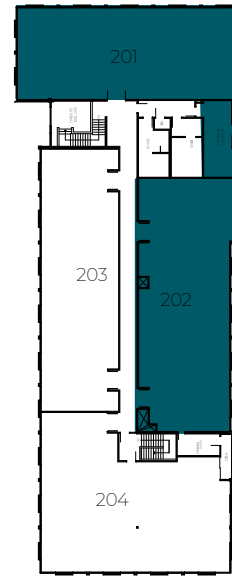

Central

NEWMARK

SOVA North
74,845 SF

SOVA Central
234,124 SF

SOVA Sycamore
89,470 SF

SOVA South
127,090 SF

AVAILABILITY

Building	SqFt	Suite	Price	Notes
11588 SVR	5,239	22	\$4.15 NNN	Spec Lab - Delivers May 2021
11558 SVR	6,017	6	\$4.15 NNN	Spec Lab - Delivers May 2021
11585 SVR	3,212	106	\$4.15 NNN	Spec Lab Available July 2021
11575 SVR	1,211	218	\$4.15 NNN	Existing Lab
11555 SVR	6,632	201 + 202	\$4.15 NNN	As-Built/Office
11545 SVR	9,256	310	\$4.15 NNN	Future Spec Contiguous to 24,982 SF - Delivers Mid-2021
11545 SVR	15,957	311	\$4.15 NNN	Future Spec Contiguous to 24,982 SF- Delivers Mid-2021
11535 SVR	17,145	400	\$4.15 NNN	Existing Lab + Shell

Suite 22 | 5,239 RSF
Conceptual Floor Plan

FIRST FLOOR

MEZZANINE

SORRENTO VALLEY ROAD

Suite 6 | 6,017 RSF
Conceptual Floor Plan

MEZZANINE

SORRENTO VALLEY ROAD

11585 Sorrento Valley Rd, San Diego, CA 92121
SOVA Science District | Central

11575 Sorrento Valley Rd, San Diego, CA 92121
SOVA Science District | Central

Suite 106 | 3,212 RSF
Spec Lab Available July 2021

FIRST FLOOR

MEZZANINE

Suite 218 | 1,211 RSF
Existing Lab

11555 Sorrento Valley Rd, San Diego, CA 92121
SOVA Science District | Central

Suite 201 + 202 | 6,632 RSF

As-Built/Office
*Divisible to 3,000 RSF

11545 Sorrento Valley Rd, San Diego, CA 92121
SOVA Science District | Central

Suite 310 | 9,256 RSF
Spec Suite Under Construction
*Contiguous to 25,213 RSF