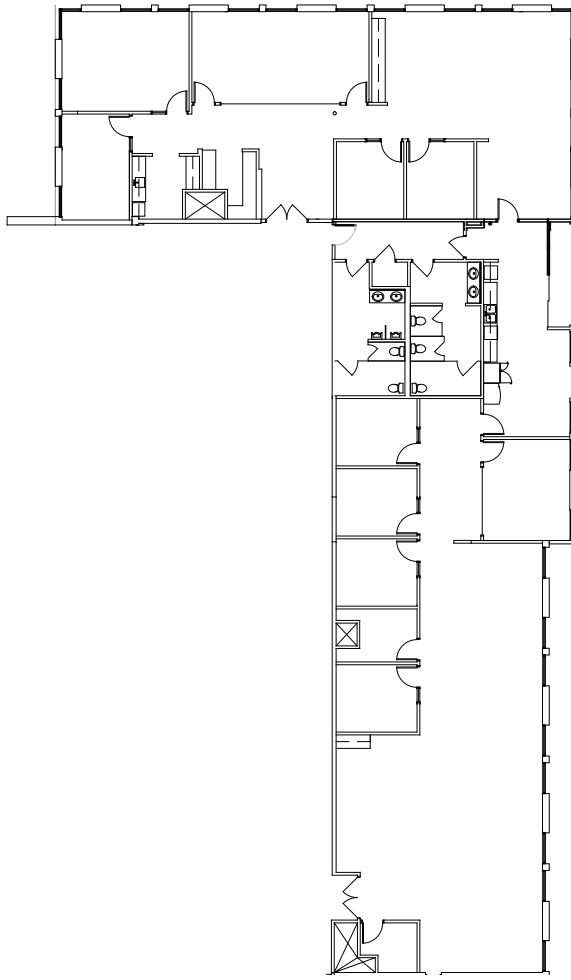

Central

NEWMARK

SOVA North
74,845 SF

SOVA Central
234,124 SF

SOVA Sycamore
89,470 SF

SOVA South
127,090 SF

AVAILABILITY

Building	SqFt	Suite	Price	Notes
11588 SVR	5,239	22	\$4.15 NNN	Spec Lab - Delivers May 2021
11558 SVR	6,017	6	\$4.15 NNN	Spec Lab - Delivers May 2021
11585 SVR	3,212	106	\$4.15 NNN	Spec Lab Available July 2021
11575 SVR	1,211	218	\$4.15 NNN	Existing Lab
11555 SVR	6,632	201 + 202	\$4.15 NNN	As-Built/Office
11545 SVR	9,256	310	\$4.15 NNN	Future Spec Contiguous to 24,982 SF - Delivers Mid-2021
11545 SVR	15,957	311	\$4.15 NNN	Future Spec Contiguous to 24,982 SF- Delivers Mid-2021
11535 SVR	17,145	400	\$4.15 NNN	Existing Lab + Shell

Suite 22 | 5,239 RSF
Conceptual Floor Plan

FIRST FLOOR

MEZZANINE

SORRENTO VALLEY ROAD

Suite 6 | 6,017 RSF
Conceptual Floor Plan

MEZZANINE

SORRENTO VALLEY ROAD

11585 Sorrento Valley Rd, San Diego, CA 92121
SOVA Science District | Central

11575 Sorrento Valley Rd, San Diego, CA 92121
SOVA Science District | Central

Suite 106 | 3,212 RSF
Spec Lab Available July 2021

FIRST FLOOR

MEZZANINE

Suite 218 | 1,211 RSF
Existing Lab

11555 Sorrento Valley Rd, San Diego, CA 92121
SOVA Science District | Central

Suite 201 + 202 | 6,632 RSF

As-Built/Office
*Divisible to 3,000 RSF

11545 Sorrento Valley Rd, San Diego, CA 92121
SOVA Science District | Central

Suite 310 | 9,256 RSF
Spec Suite Under Construction
*Contiguous to 25,213 RSF