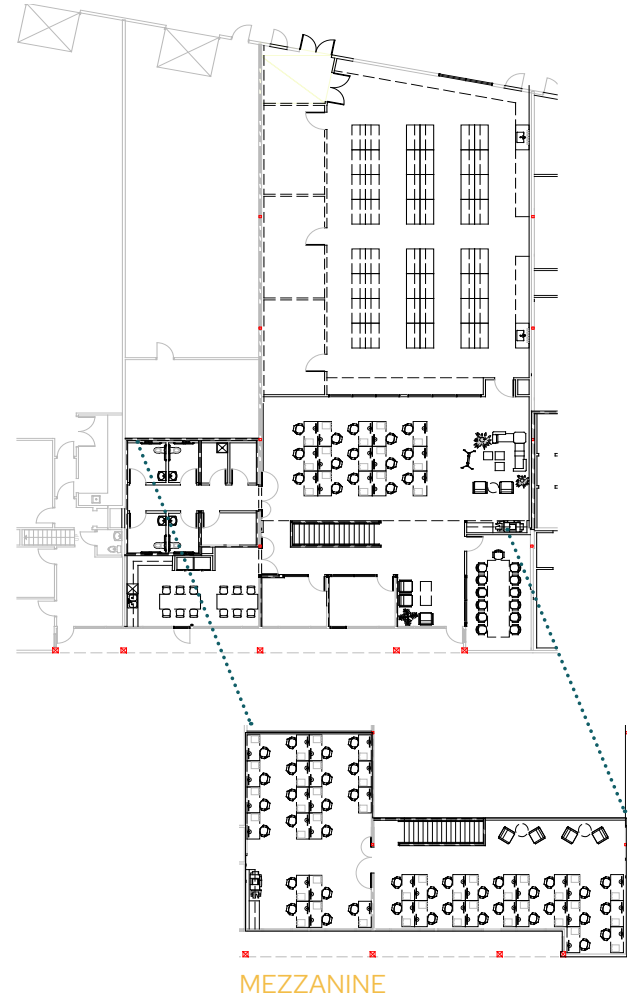

Central

NEWMARK

SOVA North
74,845 SF

SOVA Central
234,124 SF

SOVA Sycamore
89,470 SF

SOVA South
127,090 SF

AVAILABILITY

Building	SqFt	Suite	Price	Notes
11588 SVR	5,239	22	\$4.15 NNN	Spec Lab - Delivers May 2021
11558 SVR	6,017	6	\$4.15 NNN	Spec Lab - Delivers May 2021
11585 SVR	3,212	106	\$4.15 NNN	Spec Lab Available July 2021
11575 SVR	1,211	218	\$4.15 NNN	Existing Lab
11555 SVR	6,632	201 + 202	\$4.15 NNN	As-Built/Office
11545 SVR	9,256	310	\$4.15 NNN	Future Spec Contiguous to 24,982 SF - Delivers Mid-2021
11545 SVR	15,957	311	\$4.15 NNN	Future Spec Contiguous to 24,982 SF- Delivers Mid-2021
11535 SVR	17,145	400	\$4.15 NNN	Existing Lab + Shell

Suite 22 | 5,239 RSF
Conceptual Floor Plan

FIRST FLOOR

MEZZANINE

SORRENTO VALLEY ROAD

Suite 6 | 6,017 RSF
Conceptual Floor Plan

MEZZANINE

SORRENTO VALLEY ROAD

11585 Sorrento Valley Rd, San Diego, CA 92121
SOVA Science District | Central

Suite 201 + 202 | 6,632 RSF

As-Built/Office
*Divisible to 3,000 RSF

11545 Sorrento Valley Rd, San Diego, CA 92121
SOVA Science District | Central

Suite 310 | 9,256 RSF
Spec Suite Under Construction
*Contiguous to 25,213 RSF

MEZZANINE

11545 Sorrento Valley Rd, San Diego, CA 92121
SOVA Science District | Central

Suite 311 | 15,957 RSF
Conceptual Floor Plan
*Contiguous to 25,213 RSF

MEZZANINE

11535 Sorrento Valley Rd, San Diego, CA 92121
SOVA Science District | Central