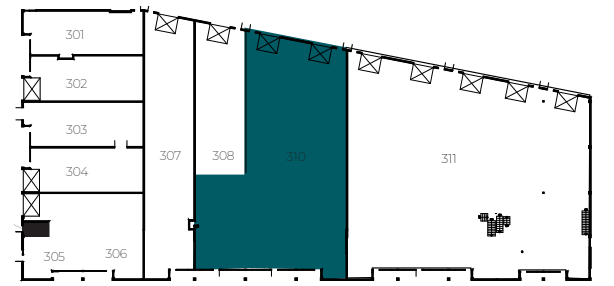

Suite 201 + 202 | 6,632 RSF

As-Built/Office
*Divisible to 3,000 RSF

11545 Sorrento Valley Rd, San Diego, CA 92121
SOVA Science District | Central

Suite 310 | 9,256 RSF
Spec Suite Under Construction
*Contiguous to 25,213 RSF

MEZZANINE

11545 Sorrento Valley Rd, San Diego, CA 92121
SOVA Science District | Central

Suite 311 | 15,957 RSF
Conceptual Floor Plan
*Contiguous to 25,213 RSF

MEZZANINE

11535 Sorrento Valley Rd, San Diego, CA 92121
SOVA Science District | Central