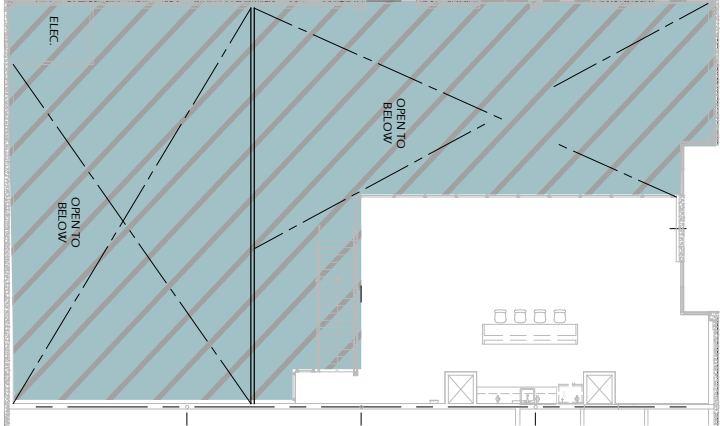

Central

NEWMARK

SOVA North
74,845 SF

SOVA Central
234,124 SF

SOVA Sycamore
89,470 SF

SOVA South
127,090 SF

AVAILABILITY

Building	SqFt	Suite	Price	Notes
11588 SVR	5,239	22	\$4.15 NNN	Spec Lab - Delivers May 2021
11558 SVR	6,017	6	\$4.15 NNN	Spec Lab - Delivers May 2021
11585 SVR	3,212	106	\$4.15 NNN	Spec Lab Available July 2021
11575 SVR	1,211	218	\$4.15 NNN	Existing Lab
11555 SVR	6,632	201 + 202	\$4.15 NNN	As-Built/Office
11545 SVR	9,256	310	\$4.15 NNN	Future Spec Contiguous to 24,982 SF - Delivers Mid-2021
11545 SVR	15,957	311	\$4.15 NNN	Future Spec Contiguous to 24,982 SF- Delivers Mid-2021
11535 SVR	17,145	400	\$4.15 NNN	Existing Lab + Shell

Suite 22 | 5,239 RSF
Conceptual Floor Plan

FIRST FLOOR

MEZZANINE

SORRENTO VALLEY ROAD

Suite 6 | 6,017 RSF
Conceptual Floor Plan

MEZZANINE

SORRENTO VALLEY ROAD

11585 Sorrento Valley Rd, San Diego, CA 92121
SOVA Science District | Central

11575 Sorrento Valley Rd, San Diego, CA 92121
SOVA Science District | Central

Suite 106 | 3,212 RSF
Spec Lab Available July 2021

FIRST FLOOR

MEZZANINE

Suite 218 | 1,211 RSF
Existing Lab

11555 Sorrento Valley Rd, San Diego, CA 92121
SOVA Science District | Central

Suite 201 + 202 | 6,632 RSF

As-Built/Office
*Divisible to 3,000 RSF

11545 Sorrento Valley Rd, San Diego, CA 92121
SOVA Science District | Central

Suite 310 | 9,256 RSF
Spec Suite Under Construction
*Contiguous to 25,213 RSF