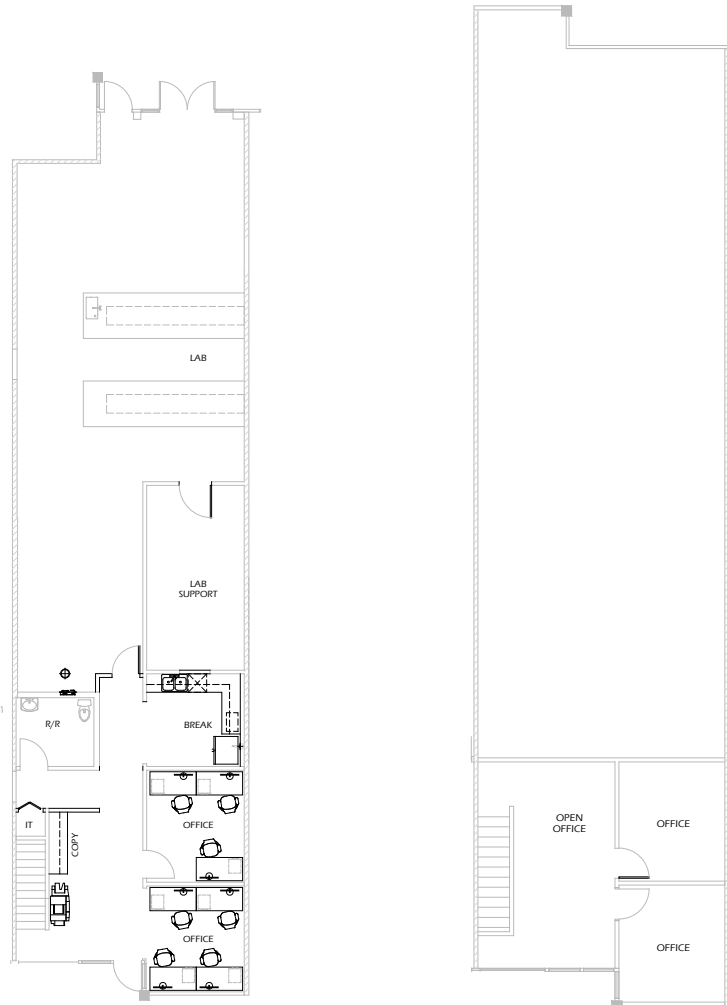

Central

NEWMARK

SOVA North
74,845 SF

SOVA Central
234,124 SF

SOVA Sycamore
89,470 SF

SOVA South
127,090 SF

AVAILABILITY

Building	SqFt	Suite	Price	Notes
11588 SVR	5,239	22	\$4.15 NNN	Spec Lab - Delivers May 2021
11558 SVR	6,017	6	\$4.15 NNN	Spec Lab - Delivers May 2021
11585 SVR	3,212	106	\$4.15 NNN	Spec Lab Available July 2021
11575 SVR	1,211	218	\$4.15 NNN	Existing Lab
11555 SVR	6,632	201 + 202	\$4.15 NNN	As-Built/Office
11545 SVR	9,256	310	\$4.15 NNN	Future Spec Contiguous to 24,982 SF - Delivers Mid-2021
11545 SVR	15,957	311	\$4.15 NNN	Future Spec Contiguous to 24,982 SF- Delivers Mid-2021
11535 SVR	17,145	400	\$4.15 NNN	Existing Lab + Shell

Suite 22 | 5,239 RSF
Conceptual Floor Plan

FIRST FLOOR

MEZZANINE

SORRENTO VALLEY ROAD

Suite 6 | 6,017 RSF
Conceptual Floor Plan

MEZZANINE

SORRENTO VALLEY ROAD

11585 Sorrento Valley Rd, San Diego, CA 92121
SOVA Science District | Central

11575 Sorrento Valley Rd, San Diego, CA 92121
SOVA Science District | Central

Suite 106 | 3,212 RSF
Spec Lab Available July 2021

FIRST FLOOR

MEZZANINE

Suite 218 | 1,211 RSF
Existing Lab

11555 Sorrento Valley Rd, San Diego, CA 92121
SOVA Science District | Central

Suite 201 + 202 | 6,632 RSF

As-Built/Office
*Divisible to 3,000 RSF

11545 Sorrento Valley Rd, San Diego, CA 92121
SOVA Science District | Central

Suite 310 | 9,256 RSF
Spec Suite Under Construction
*Contiguous to 25,213 RSF