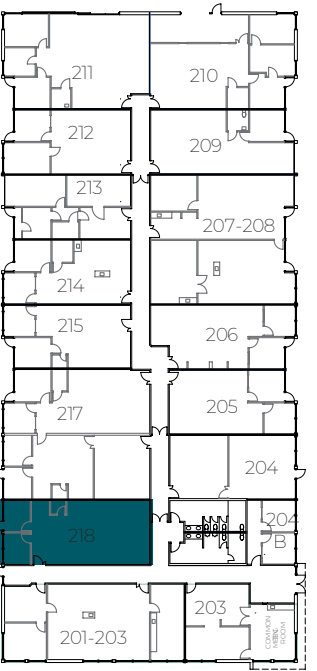

Central

NEWMARK

SOVA North
74,845 SF

SOVA Central
234,124 SF

SOVA Sycamore
89,470 SF

SOVA South
127,090 SF

AVAILABILITY

Building	SqFt	Suite	Price	Notes
11588 SVR	5,239	22	\$4.15 NNN	Spec Lab - Delivers May 2021
11558 SVR	6,017	6	\$4.15 NNN	Spec Lab - Delivers May 2021
11585 SVR	3,212	106	\$4.15 NNN	Spec Lab Available July 2021
11575 SVR	1,211	218	\$4.15 NNN	Existing Lab
11555 SVR	6,632	201 + 202	\$4.15 NNN	As-Built/Office
11545 SVR	9,256	310	\$4.15 NNN	Future Spec Contiguous to 24,982 SF - Delivers Mid-2021
11545 SVR	15,957	311	\$4.15 NNN	Future Spec Contiguous to 24,982 SF- Delivers Mid-2021
11535 SVR	17,145	400	\$4.15 NNN	Existing Lab + Shell

Suite 22 | 5,239 RSF
Conceptual Floor Plan

FIRST FLOOR

MEZZANINE

SORRENTO VALLEY ROAD

Suite 6 | 6,017 RSF
Conceptual Floor Plan

MEZZANINE

SORRENTO VALLEY ROAD

11585 Sorrento Valley Rd, San Diego, CA 92121
SOVA Science District | Central

11575 Sorrento Valley Rd, San Diego, CA 92121
SOVA Science District | Central

Suite 106 | 3,212 RSF
Spec Lab Available July 2021

FIRST FLOOR

MEZZANINE

Suite 218 | 1,211 RSF
Existing Lab

11555 Sorrento Valley Rd, San Diego, CA 92121
SOVA Science District | Central

Suite 201 + 202 | 6,632 RSF

As-Built/Office
*Divisible to 3,000 RSF

11545 Sorrento Valley Rd, San Diego, CA 92121
SOVA Science District | Central

Suite 310 | 9,256 RSF
Spec Suite Under Construction
*Contiguous to 25,213 RSF