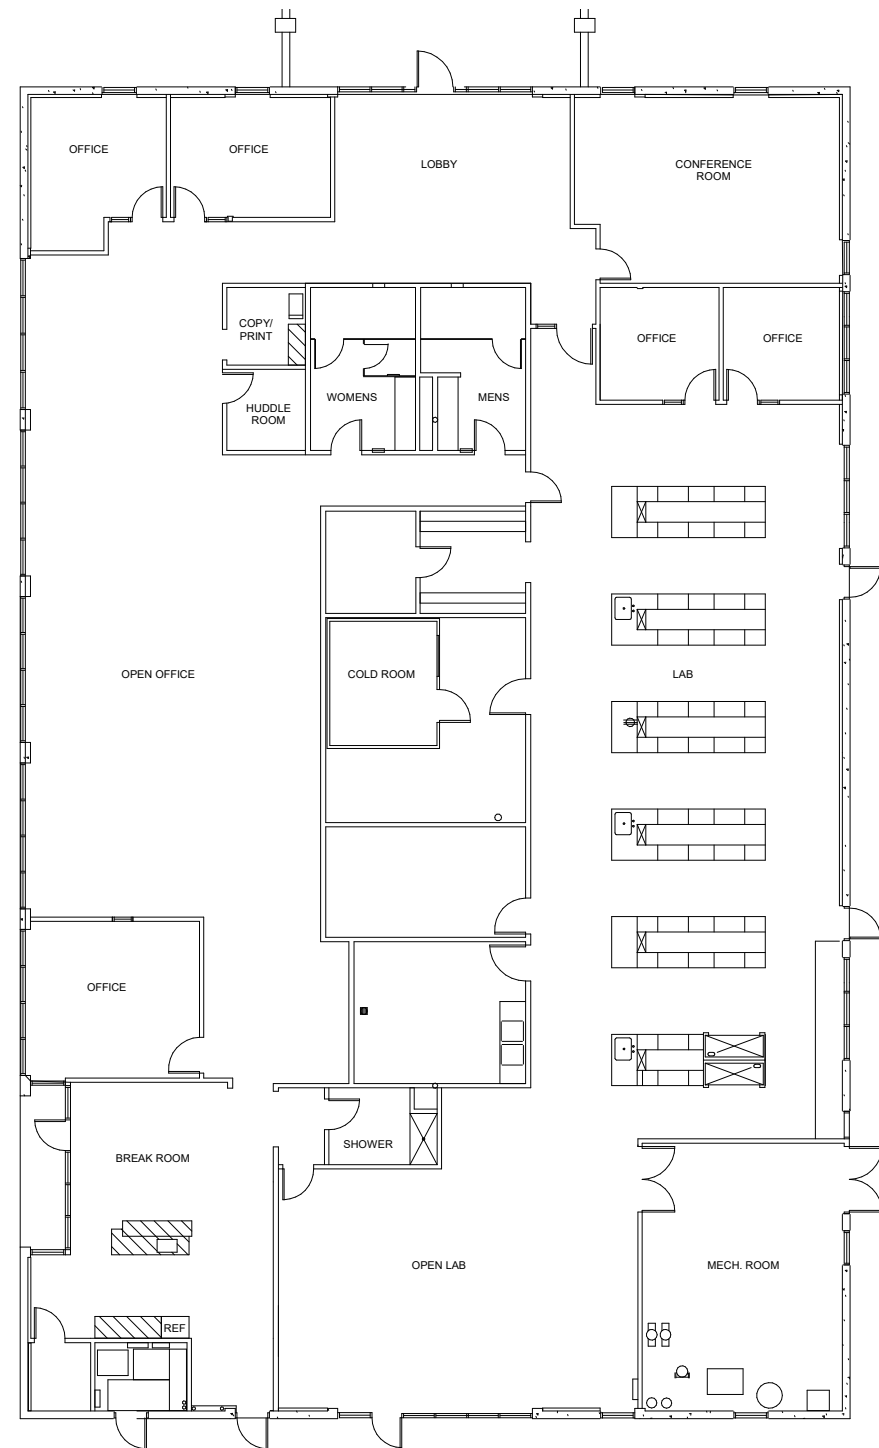

# SORRENTO SCIENCE PARK

4045 SORRENTO VALLEY BLVD

FLOOR PLAN - 10,926 SF