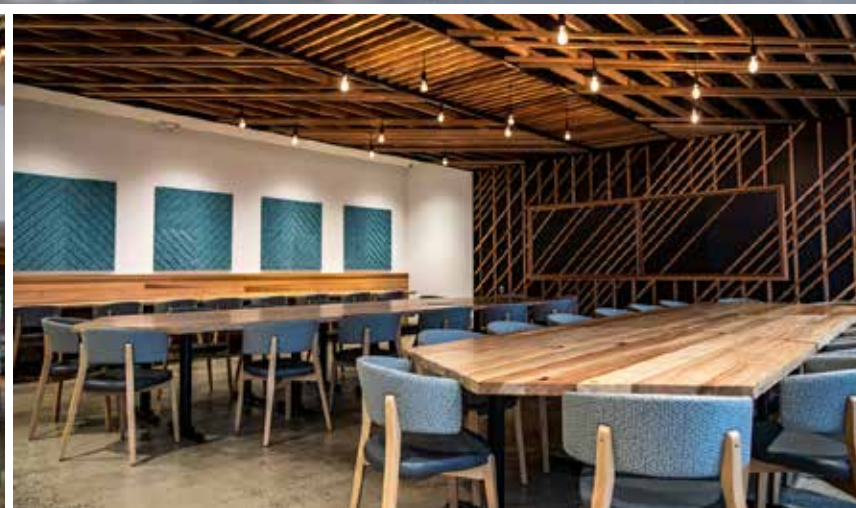

5871 OBERLIN DRIVE

SUITE 100 - INTERIOR RENOVATIONS COMPLETE

OUR SIGNATURE EXPERIENCE

Enjoy luxurious, world-class amenities and programming offered at the San Diego Tech Center

- Numerous Event and Meeting Spaces
- EXOS - A Boutique Fitness Club with more than 250 classes a month including group training
- Karl Strauss Brewing Company, offering full lunch & dinner and over 17 craft beers on tap
- Park Commons Food Hall, a Ryan Johnson eatery inspired after the likes of Whiskladle and Catania

ALEXANDRIA TECH CENTER

FUTURE SHARED CONFERENCING CENTER (DELIVERY SUMMER 2021)

BOARDROOM

CONVERSATION PIT

BALLROOM

RECEPTION

ENTRY