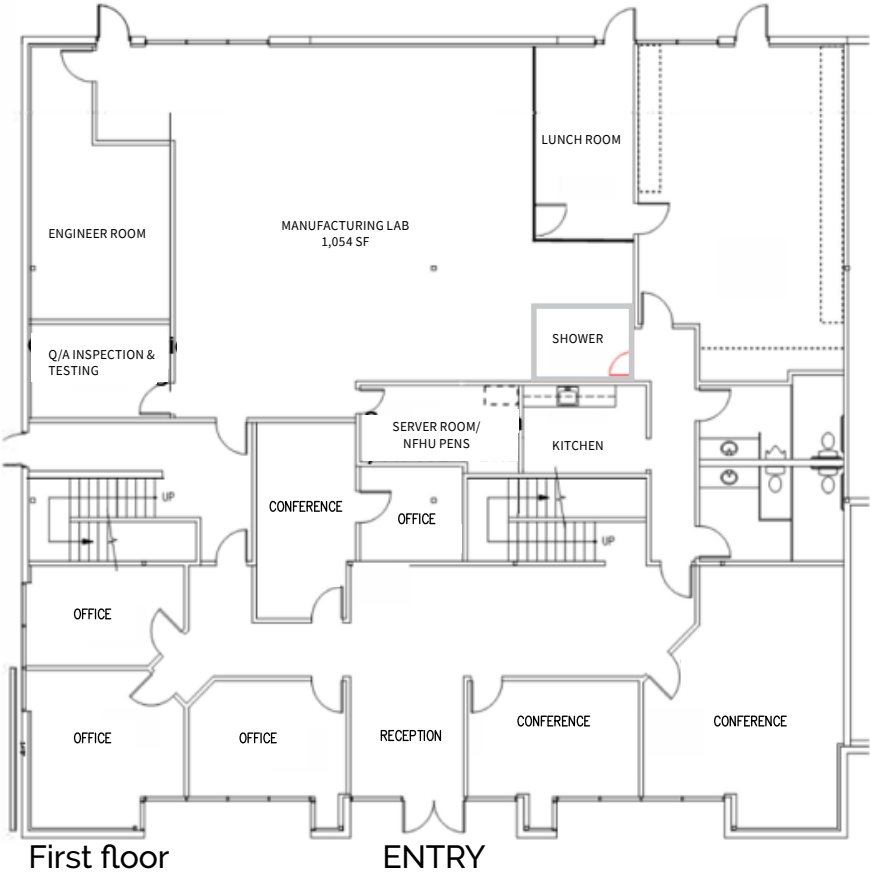

Floorplan - 11011 Via Frontera