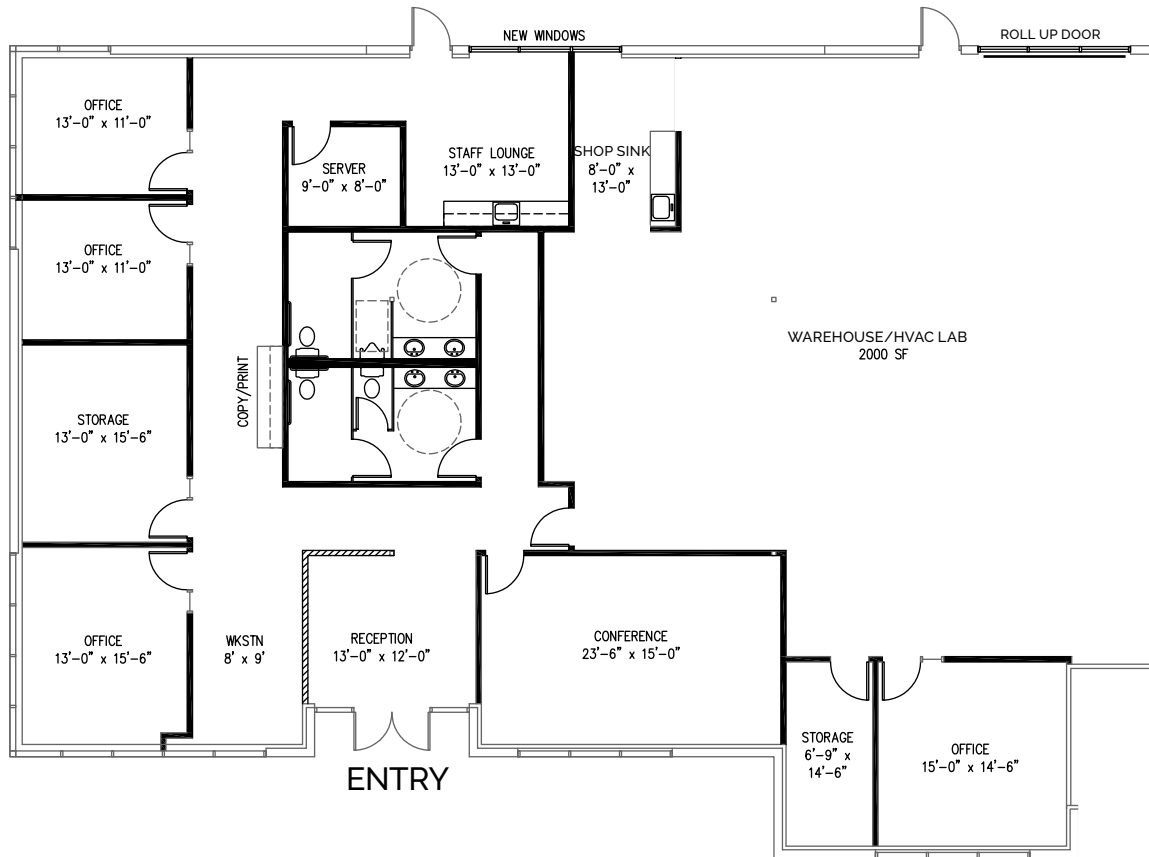

### 11011 Via Frontera, Suite D

- 8,220 rsf
- 6 private offices
- 6 conference/meeting rooms
- 1,000 sf manufacturing lab
- R&D lab
- Kitchen/lunch room

### 11031 Via Frontera, Suite A

(Potential for Flex/Lab unit with grade-level loading)

- 5,243 rsf
- 100% HVAC
- 5 private offices
- Conference room
- Break room
- Shop sink
- Storage room
- Warehouse/HVAC lab
- ± 16' clear height *(to be further verified)*

# Floorplan - 11011 Via Frontera

Take a Virtual Tour | [11031\\_A](#)

11011 - 11031

## Floorplan - 11031 Via Frontera

VIA FRONTERA

Suite A - 5,243 rsf