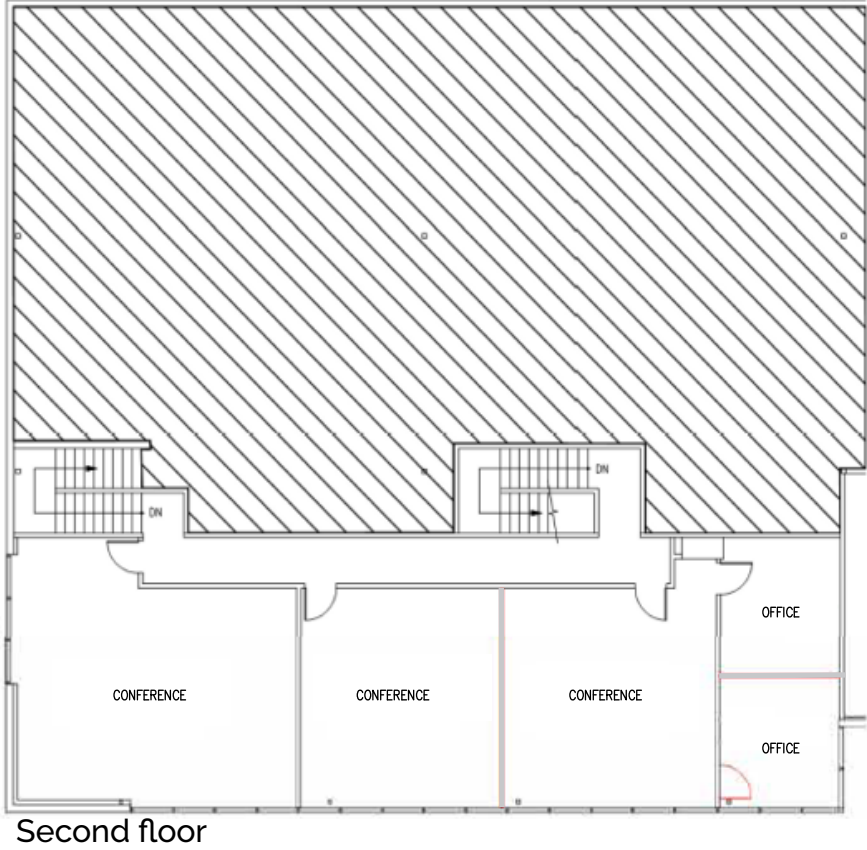

Floorplan - 11011 Via Frontera