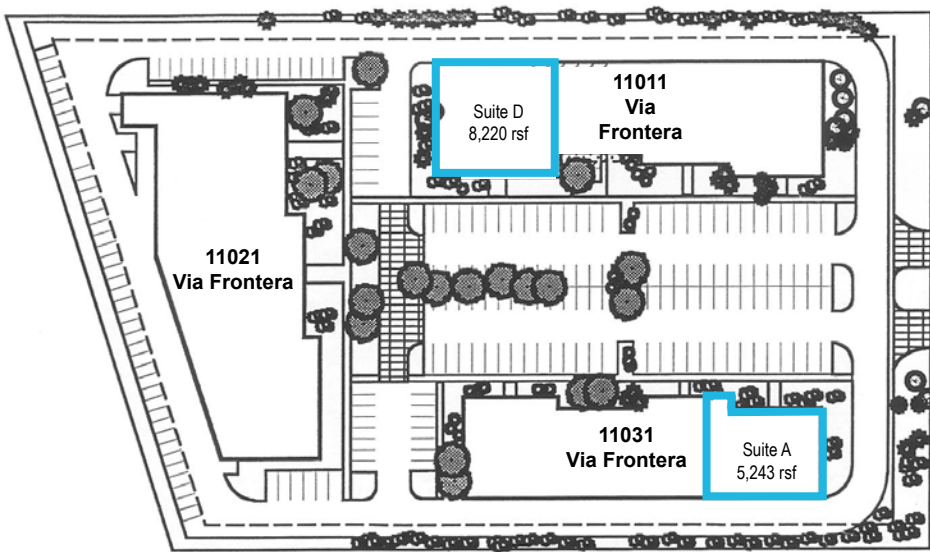

11011

11021

11031

R. B. TECH CENTER

11031

# 11011 - 11031

VIA FRONTERA

### 11031 Via Frontera, Suite A

(Potential for Flex/Lab unit with grade-level loading)

- 5,243 rsf
- 100% HVAC
- 5 private offices
- Conference room
- Break room
- Shop sink
- Storage room
- Warehouse/HVAC lab
- ± 16' clear height *(to be further verified)*